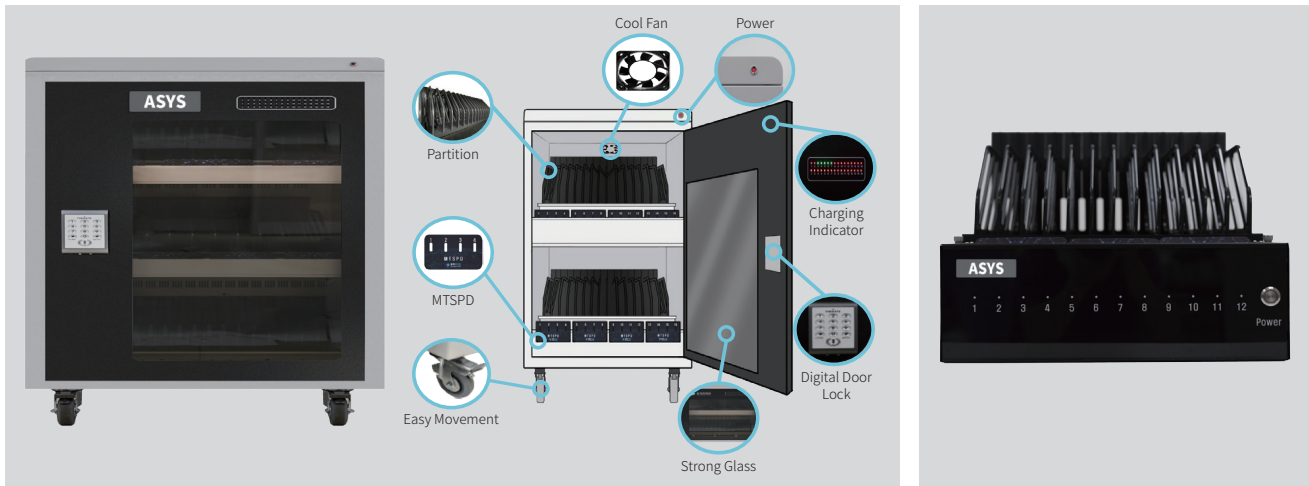

AL-Charger

Fast charging storage box

Smart charging storage with the sterilization

■ Type of Charger

Box Type

Module Type

■ Fast charging, Sterilization with Tidy Environment

■ User customization

Fast charging

Tidy environment

Partition

Charing type

Sterilization

■ Feature

- Fast charge for various devices with MTSPD
- Sterilization with UVC and Ionizer
- Easy Movement
- Removable partition for the space utilization
- Various charge type(5pin, 8pin, USB C type)

■ Specification

Box Type

Model	DDS-48MPDB	DDS-36MPDB
Storage quantity	48pcs	36pcs
Dimension(W*D*H)	695 * 550 * 1,500	695 * 600 * 1,500
Weight	60kg	50kg
Model	DDS-32MPDB	DDS-24MPDB
Storage quantity	32pcs	24pcs
Dimension(W*D*H)	695 * 600 * 1,020	570 * 600 * 1,020
Weight	46kg	42kg

Module Type

Model	DDS-12MPDB	DDS-16MPDB
Storage quantity	12pcs	16pcs
Dimension(W*D*H)	480 * 510 * 480	620 * 510 * 480
Weight	15kg	17kg